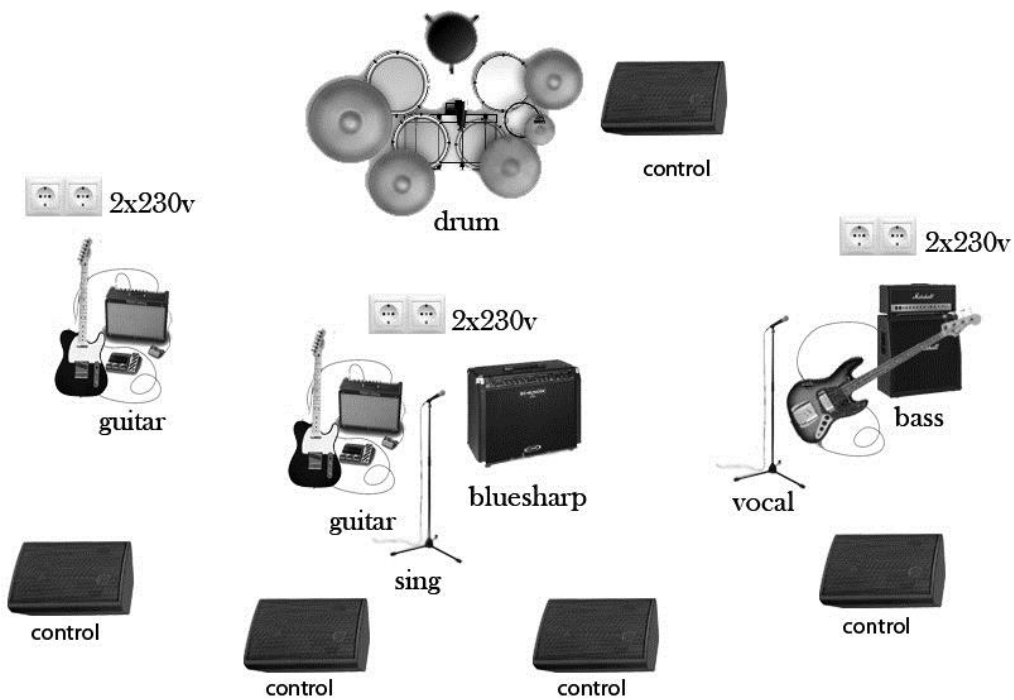

# Hidro Plane Rider

Drum: 5 mic - 1snare, 3tom, 1bass (min. 4)

3 mic over - 2crash, 1hi-hat (min. 2)

Bass: 1 mic or line out (jack)

Guitar 1: 1 mic or line out (jack)

Guitar 2: 1 mic

Blues Harp, Sing, Vocal: 3 mic

Control speakers: 5 (min. 4)

Csatorna	Hangszer	Effekt	Mic/line	AUX1	AUX2	AUX3	AUX4	AUX5
					AUX Center			
1	Bass drum	Comp	M		x	x		x
2	Snare		M		x	x		x
3	Tom 1	Gate	M					
4	Tom 2	Gate	M					
5	Floor tam	Gate	M					
6	Overhead right		M		x	x		x
7	Overhead 1		M					
8	Overhead 2		M					
9	Guitar left		M/L	x	x	x	x	x
10	Guitar center		M	x	x	x	x	x
11	Bass	Comp	M/L	x	x	x	x	x
12	Sing	Rev/Ech/Chor	M	x	x	x	x	x
13	Vocal	Rev/Ech/Chor	M					x
14	Blues harp		M		x	x		

**Aux 1: left1, Aux 2: left2, Aux 3: right2, Aux 4: right1, Aux 5: drumcontrol**